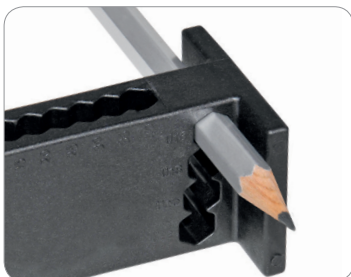

## FP60

Swing Door Finger Guard

Simple installation/removal system

Door closed roller curtain retracted

Door marking aid accessory available

## Protect little fingers from getting crushed in closing swing doors

Available in 1,925mm and 2,015mm lengths for full compliance to EN16005

### FINGER SAFETY

Specially designed roller type blind ensures constant tension as the door moves, preventing fingers from inadvertently getting crushed in closing swing doors

### STYLISH AND EASY TO MAINTAIN

Available in silver, black and white, installs without any screw heads visible. Our removable/mountable fabric cover allows for easy door maintenance and FP60 fabric cleaning.