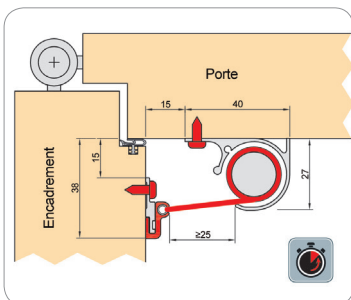

## FP60

Swing Door Finger Guard

Simple installation/removal system

Door closed roller curtain retracted

Door marking aid accessory available

## Protect little fingers from getting crushed in closing swing doors

Available in 1,925mm and 2,015mm lengths for full compliance to EN16005