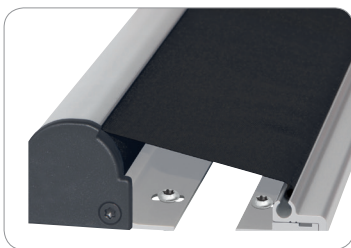

## FP60

Swing Door Finger Guard

Simple installation/removal system

Door closed roller curtain retracted

Door marking aid accessory available

## Protect little fingers from getting crushed in closing swing doors

Available in 1,925mm and 2,015mm lengths for full compliance to EN16005

### FINGER SAFETY

Specially designed roller type blind ensures constant tension as the door moves, preventing fingers from inadvertently getting crushed in closing swing doors

### STYLISH AND EASY TO MAINTAIN

Available in silver, black and white, installs without any screw heads visible. Our removable/mountable fabric cover allows for easy door maintenance and FP60 fabric cleaning.